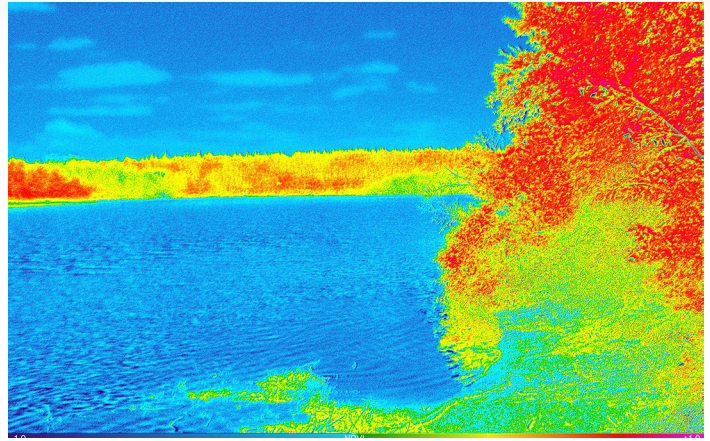

The CCFC is now equipped with normalized difference vegetation index (NDVI) capabilities. This feature uses infrared data to produce a visualization of live green vegetation in the image.

Specifications

- › Operating Temperature: -40° to +60°C
- › Weight: 2.38 kg (5.25 lb)
- › Length: 28.4 cm (11.2 in)
- › Height: 13.0 cm (5.1 in)
- › Width: 13.2 cm (5.2 in)
- › Clock Accuracy: ±2 min/year (-40° to +60°C)
- › Ingress Protected (IP) 67
- › View EU Declaration of Conformity documentation at: www.campbellsci.ca/ccfc
- › CCFC accessories: www.campbellsci.ca/order/ccfc

Maximum Recommended Cable Length

- › Power and I/O Cable: 20 m (65 ft)
- › Ethernet Cable: 70 m (230 ft)

Lens

- › Focal Length: 4.70 to 64.6 mm
- › Field of View: 4° to 67.3°
- › Zoom ratio: 18x

Power

- › Operating Power: 9 to 30 Vdc
- › Current Drain
  Maximum (at 12 Vdc): 250 mA
  Quiescent: ≤1 mA (off power mode)

Media Capture (photo and video)

- › Image or Video Capture Triggers: Two independent self timers; external trigger; motion detection; web page control
- › Programmable Still Image Resolutions (JPEG): 2592 x 1944; 1280 x 960; 1280 x 720; 640 x 480; 640 x 352; 320 x 240; 320 x 176
- › Video: Capable of up to 720P for 1280 x 720 (MPEG4), 640 x 480 (MJPEG), 320 x 240 (MPEG4)
- › Video Frame Rate Options: 30, 15, and 7.5 FPS (frames per second)
- › Photo and Video Capture Time From Wake
  Partially On and Deep Sleep Modes: 10 s
  Off Mode: 90 s