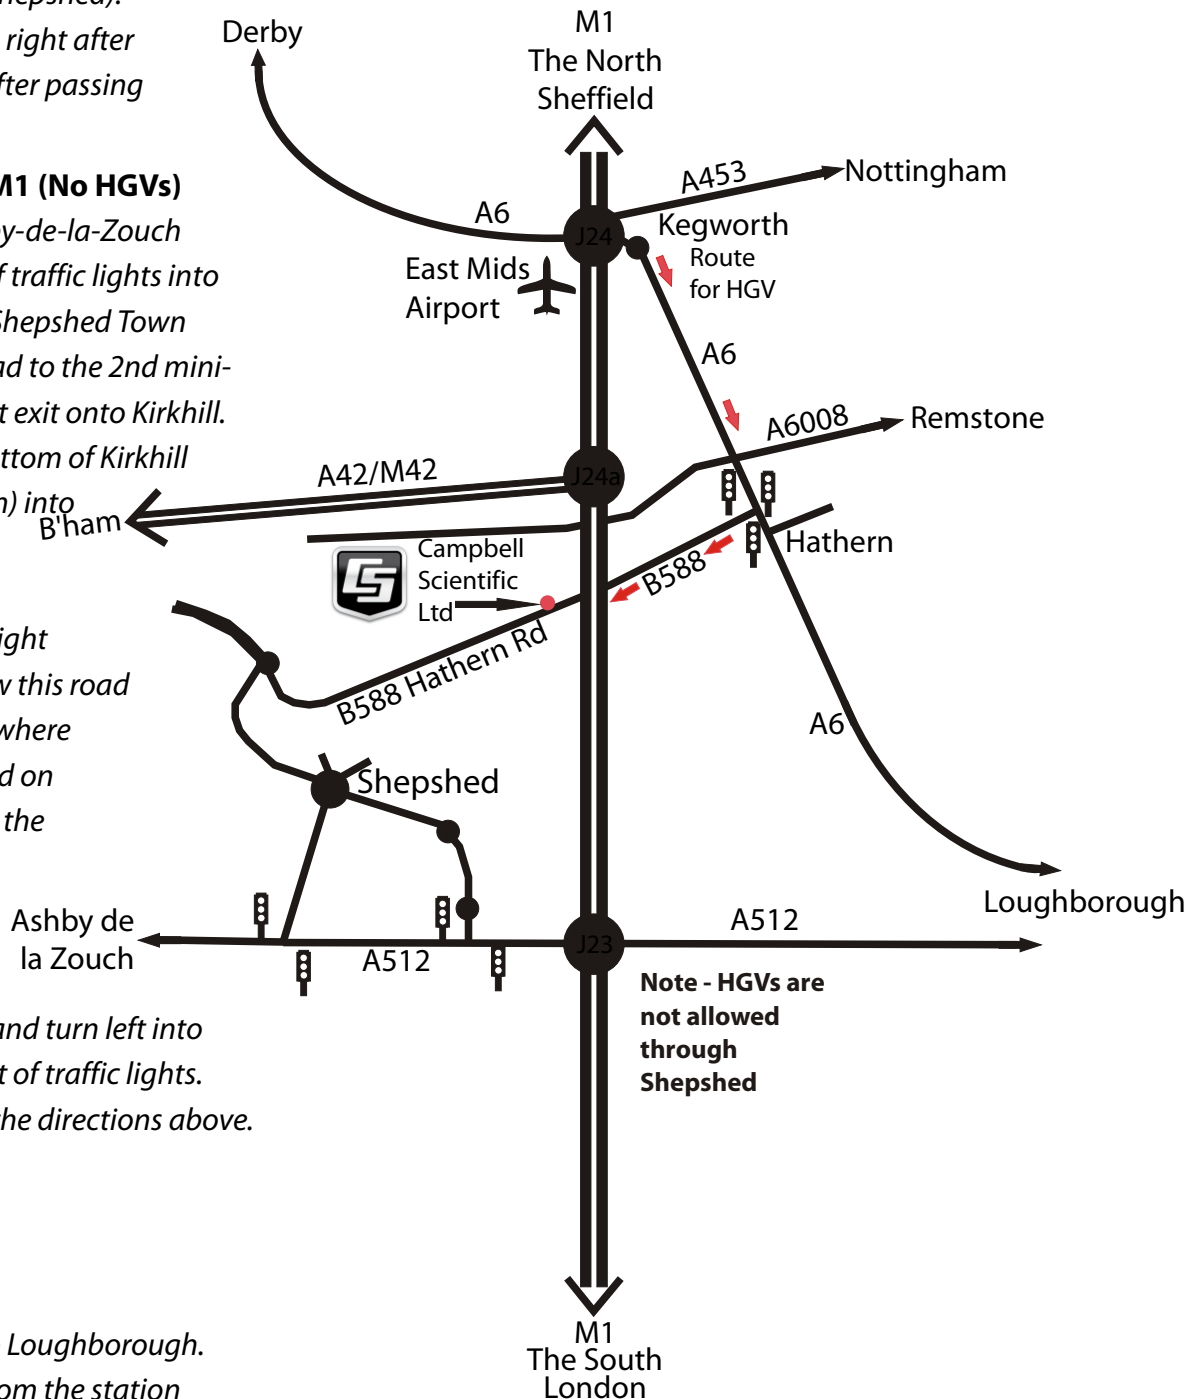

How to Find Us

**CAMPBELL
SCIENTIFIC**

WHEN MEASUREMENTS MATTER

By Road

From Junction 24 of the M1

(Route for HGVs)

Take the A6 through Kegworth to Hathern. Turn right onto the B588 at the traffic lights as you enter Hathern (signposted Shepshed). Campbell Scientific is on the right after approximately a mile, just after passing under the M1 bridge.

From Junction 23 of the M1 (No HGVs)

Take the A512 towards Ashby-de-la-Zouch turning right at the 1st set of traffic lights into Leicester Road (signposted Shepshed Town Centre). Follow Leicester Road to the 2nd mini-roundabout and take the 1st exit onto Kirkhill. At the roundabout at the bottom of Kirkhill take the 2nd exit (straight on) into B'ham Field Street. Follow Field Street round to a mini-roundabout and then turn right (signposted Hathern). Follow this road (B588) for approx. 1/2 mile where Campbell Scientific is located on the left just before reaching the motorway bridge.

From the A42 or Ashby-de-la-Zouch

Take the A512 to Shepshed and turn left into Leicester Road at the 2nd Set of traffic lights. From Leicester Road follow the directions above.

By Rail

Take a Midland Main Line to Loughborough. Shepshed is about 6 miles from the station

On Arrival:

Visitors: visitor's parking is to the front right of the building; please report to reception via intercom on front door.

Deliveries: Please report to the loading bay around and to the right hand side of the building