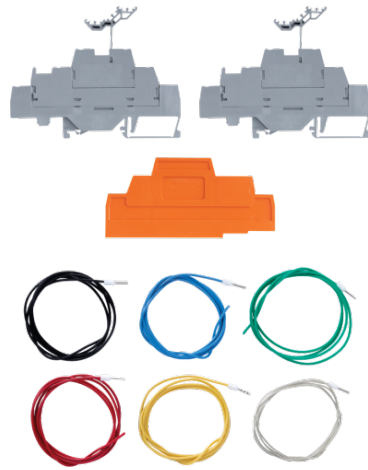

DIN Rail Terminal Kits

Connect your sensor to a data logger or other peripheral more easily

DIN rail terminal kits provide the needed DIN rail terminals, separator, and wires to connect the terminals of a sensor to a data logger or other peripheral. The color-coding of these wires matches the wire coloring of the sensor for ease in connection, maintenance, and troubleshooting.

		Terminal Connector(s) Included	Insulator Included	Color-Coded Wires Included
<p>39107 DIN Rail Terminal Kit with 2 Terminals and 2 Wires</p> <p>Popular</p> 		Two DIN Rail Mountable 2-Wire 8.2 mm Screw Connector (pn 27480)	One	<ul style="list-style-type: none"> ➤ 16 AWG red ➤ 16 AWG black
<p>39108 DIN Rail Terminal Kit with 1 Terminal and 2 Wires</p> <p>Popular</p> 		One DIN Rail Mountable 6-Wire 5 mm Spring-Loaded 3-Tier Connector (pn 21329)	One	<ul style="list-style-type: none"> ➤ Black ➤ Red
<p>39109 DIN Rail Terminal Kit with 1 Terminal and 3 Wires</p> <p>Popular</p> 		One DIN Rail Mountable 6-Wire 5 mm Spring-Loaded 3-Tier Connector (pn 21329)	One	<ul style="list-style-type: none"> ➤ Green ➤ Clear ➤ White
<p>39110 DIN Rail Terminal Kit with 1 Terminal and 3 Wires</p> <p>Popular</p> 		One DIN Rail Mountable 6-Wire 5 mm Spring-Loaded 3-Tier Connector (pn 21329)	One	<ul style="list-style-type: none"> ➤ Green ➤ Brown ➤ Red